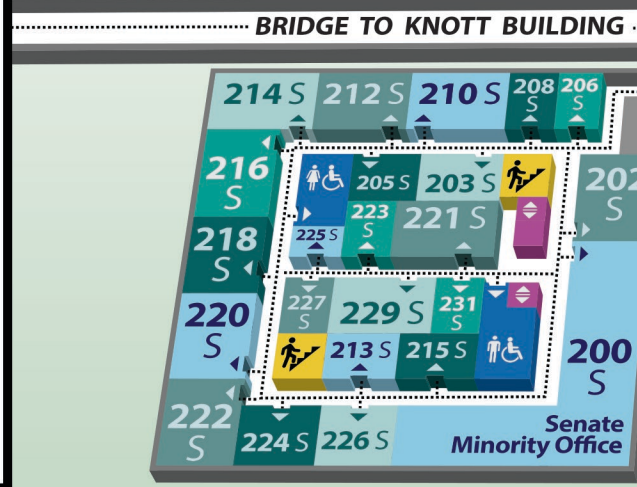

# KNOTT BUILDING

- Pat Thomas Committee Room • 412 K
- Webster Hall • 212 K
- Senate Committee Room • 117 K
- House Committee Room • 116 K

2nd FLOOR

## SENATE BUILDING

2nd FLOOR

2nd FLOOR

## HOUSE OFFICE BUILDING

Where Is Your Representative's Office?  
Scan here to find out!

Scan with your phone for a Digital Version of this Map

EL FLOOR

## CAPITOL BUILDING

4th FLOOR