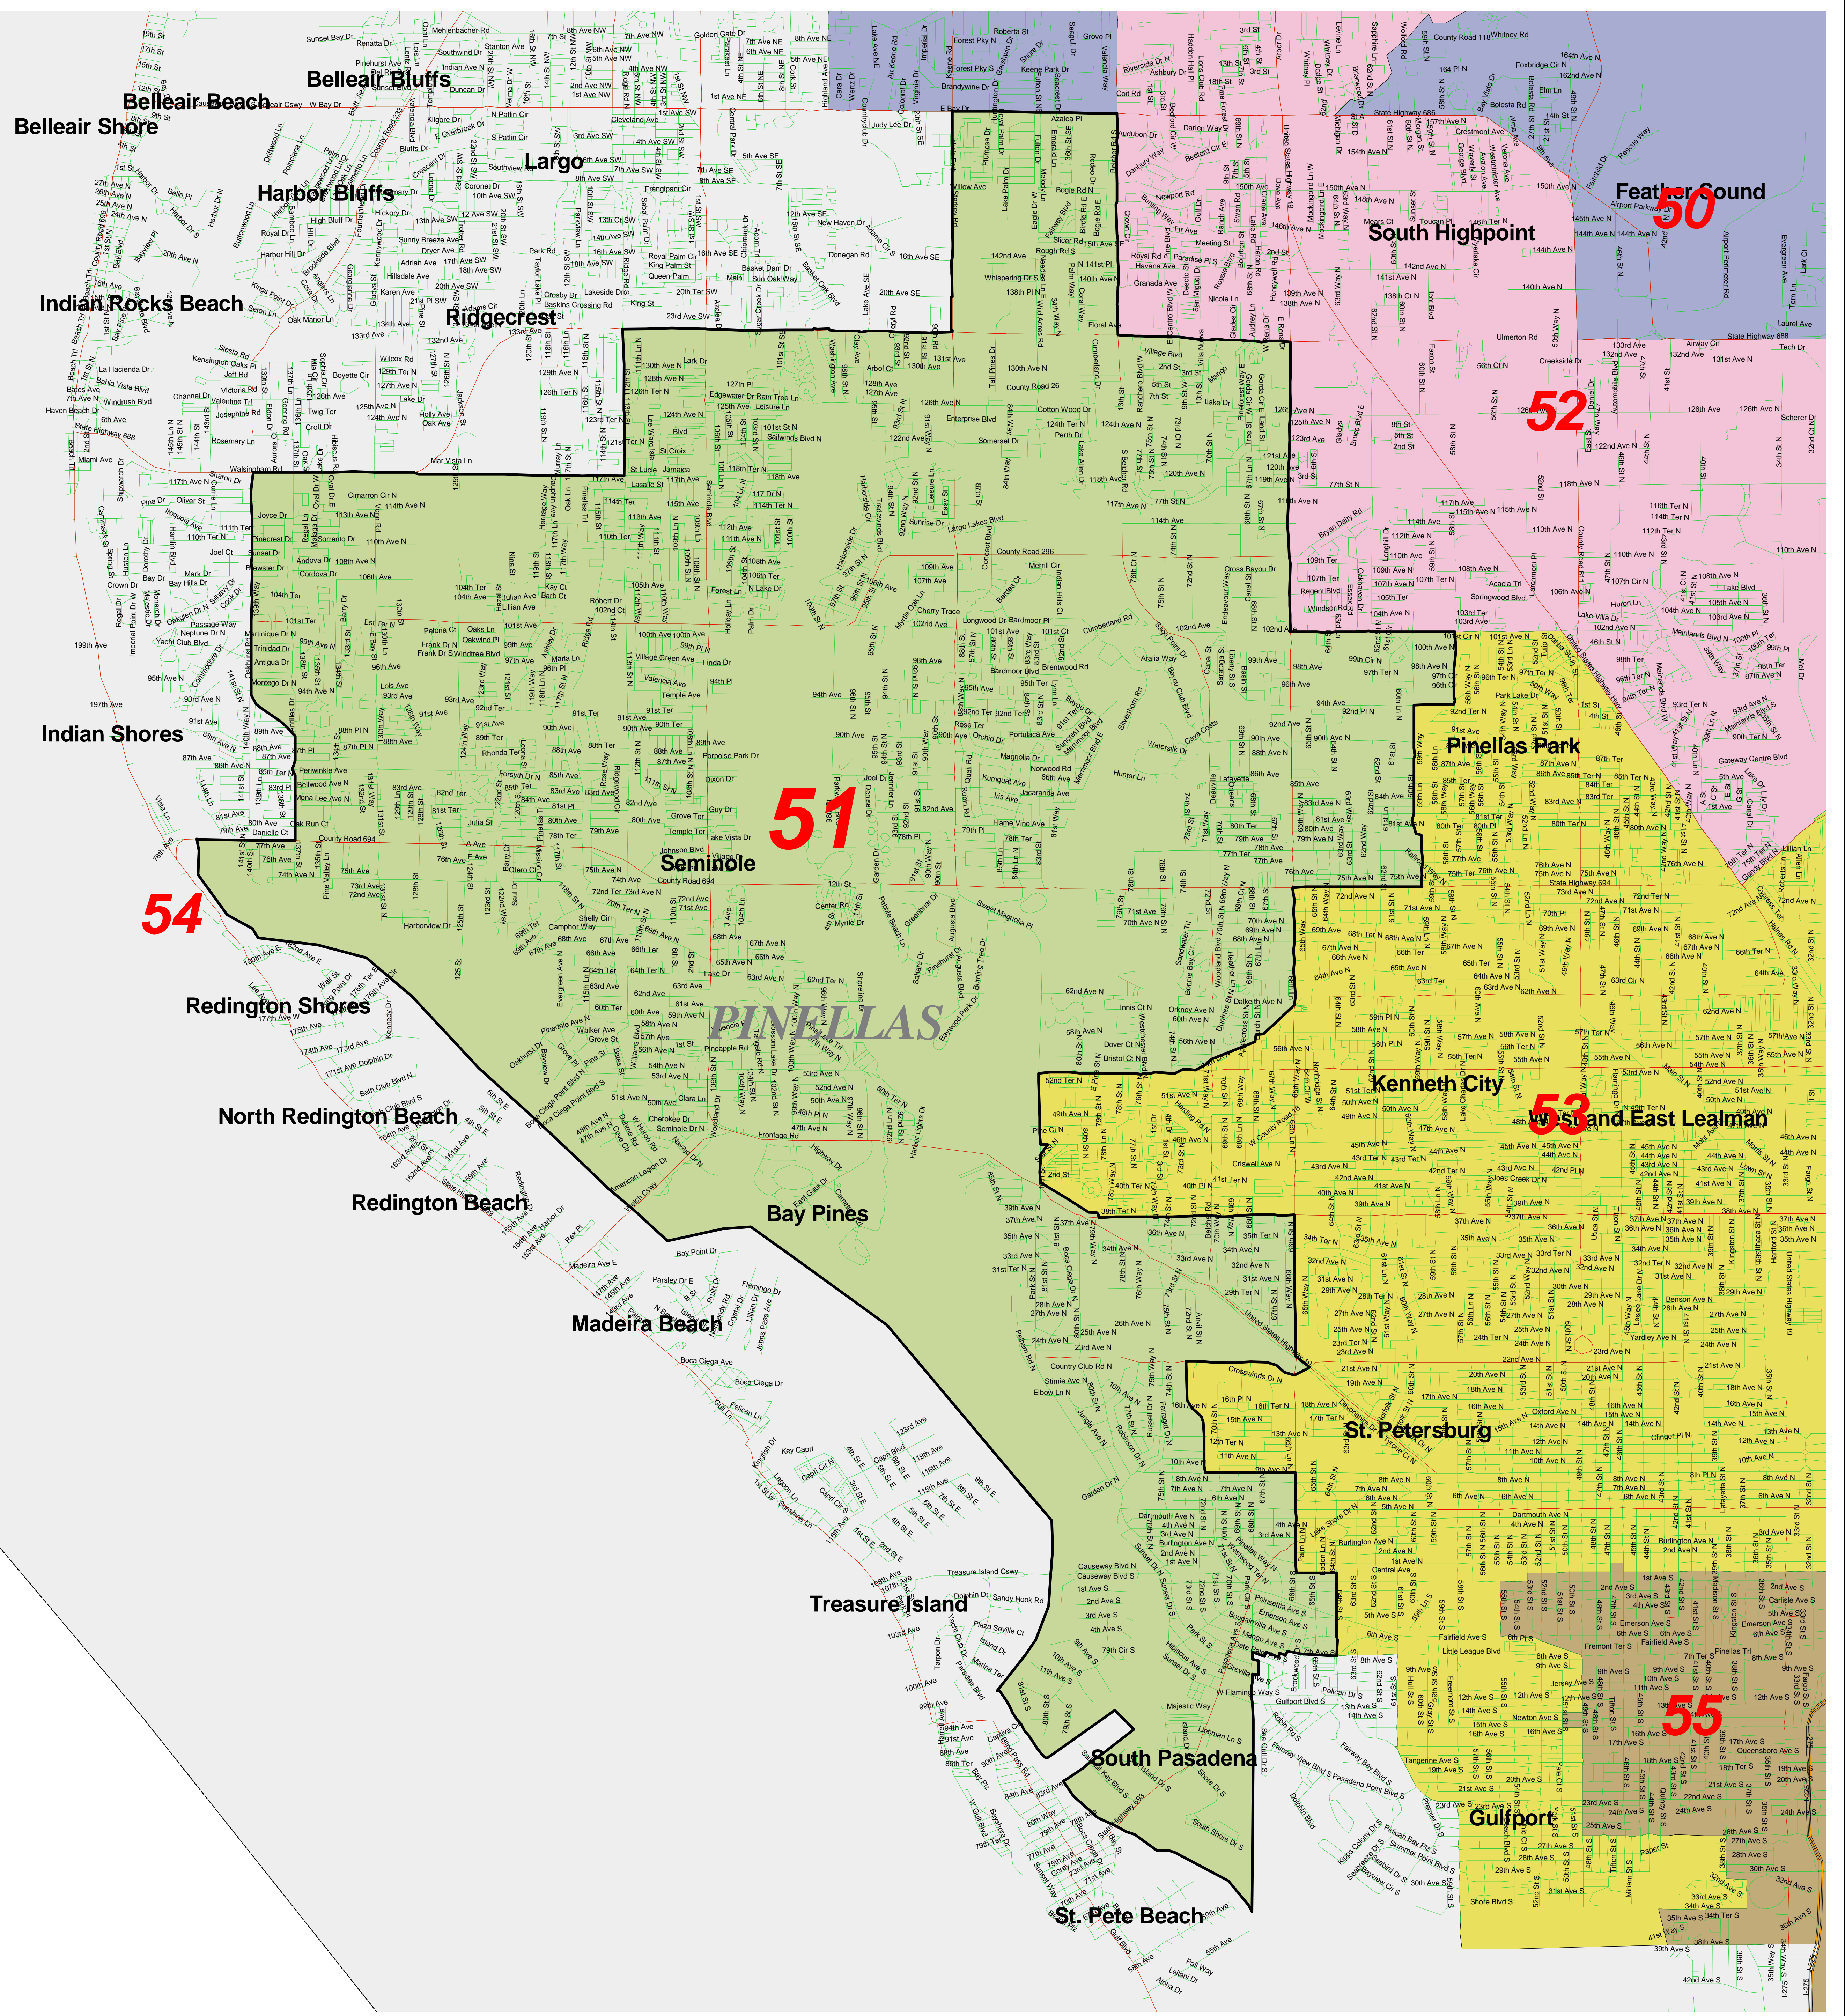

H406H020 (2002 House), District 51

6 District Number
 County Boundary
 Expressways
 Arterials

House Redistricting Committee
 House Office Building 203
 Tallahassee, FL 32399
 850-488-3928
 7/10/2002