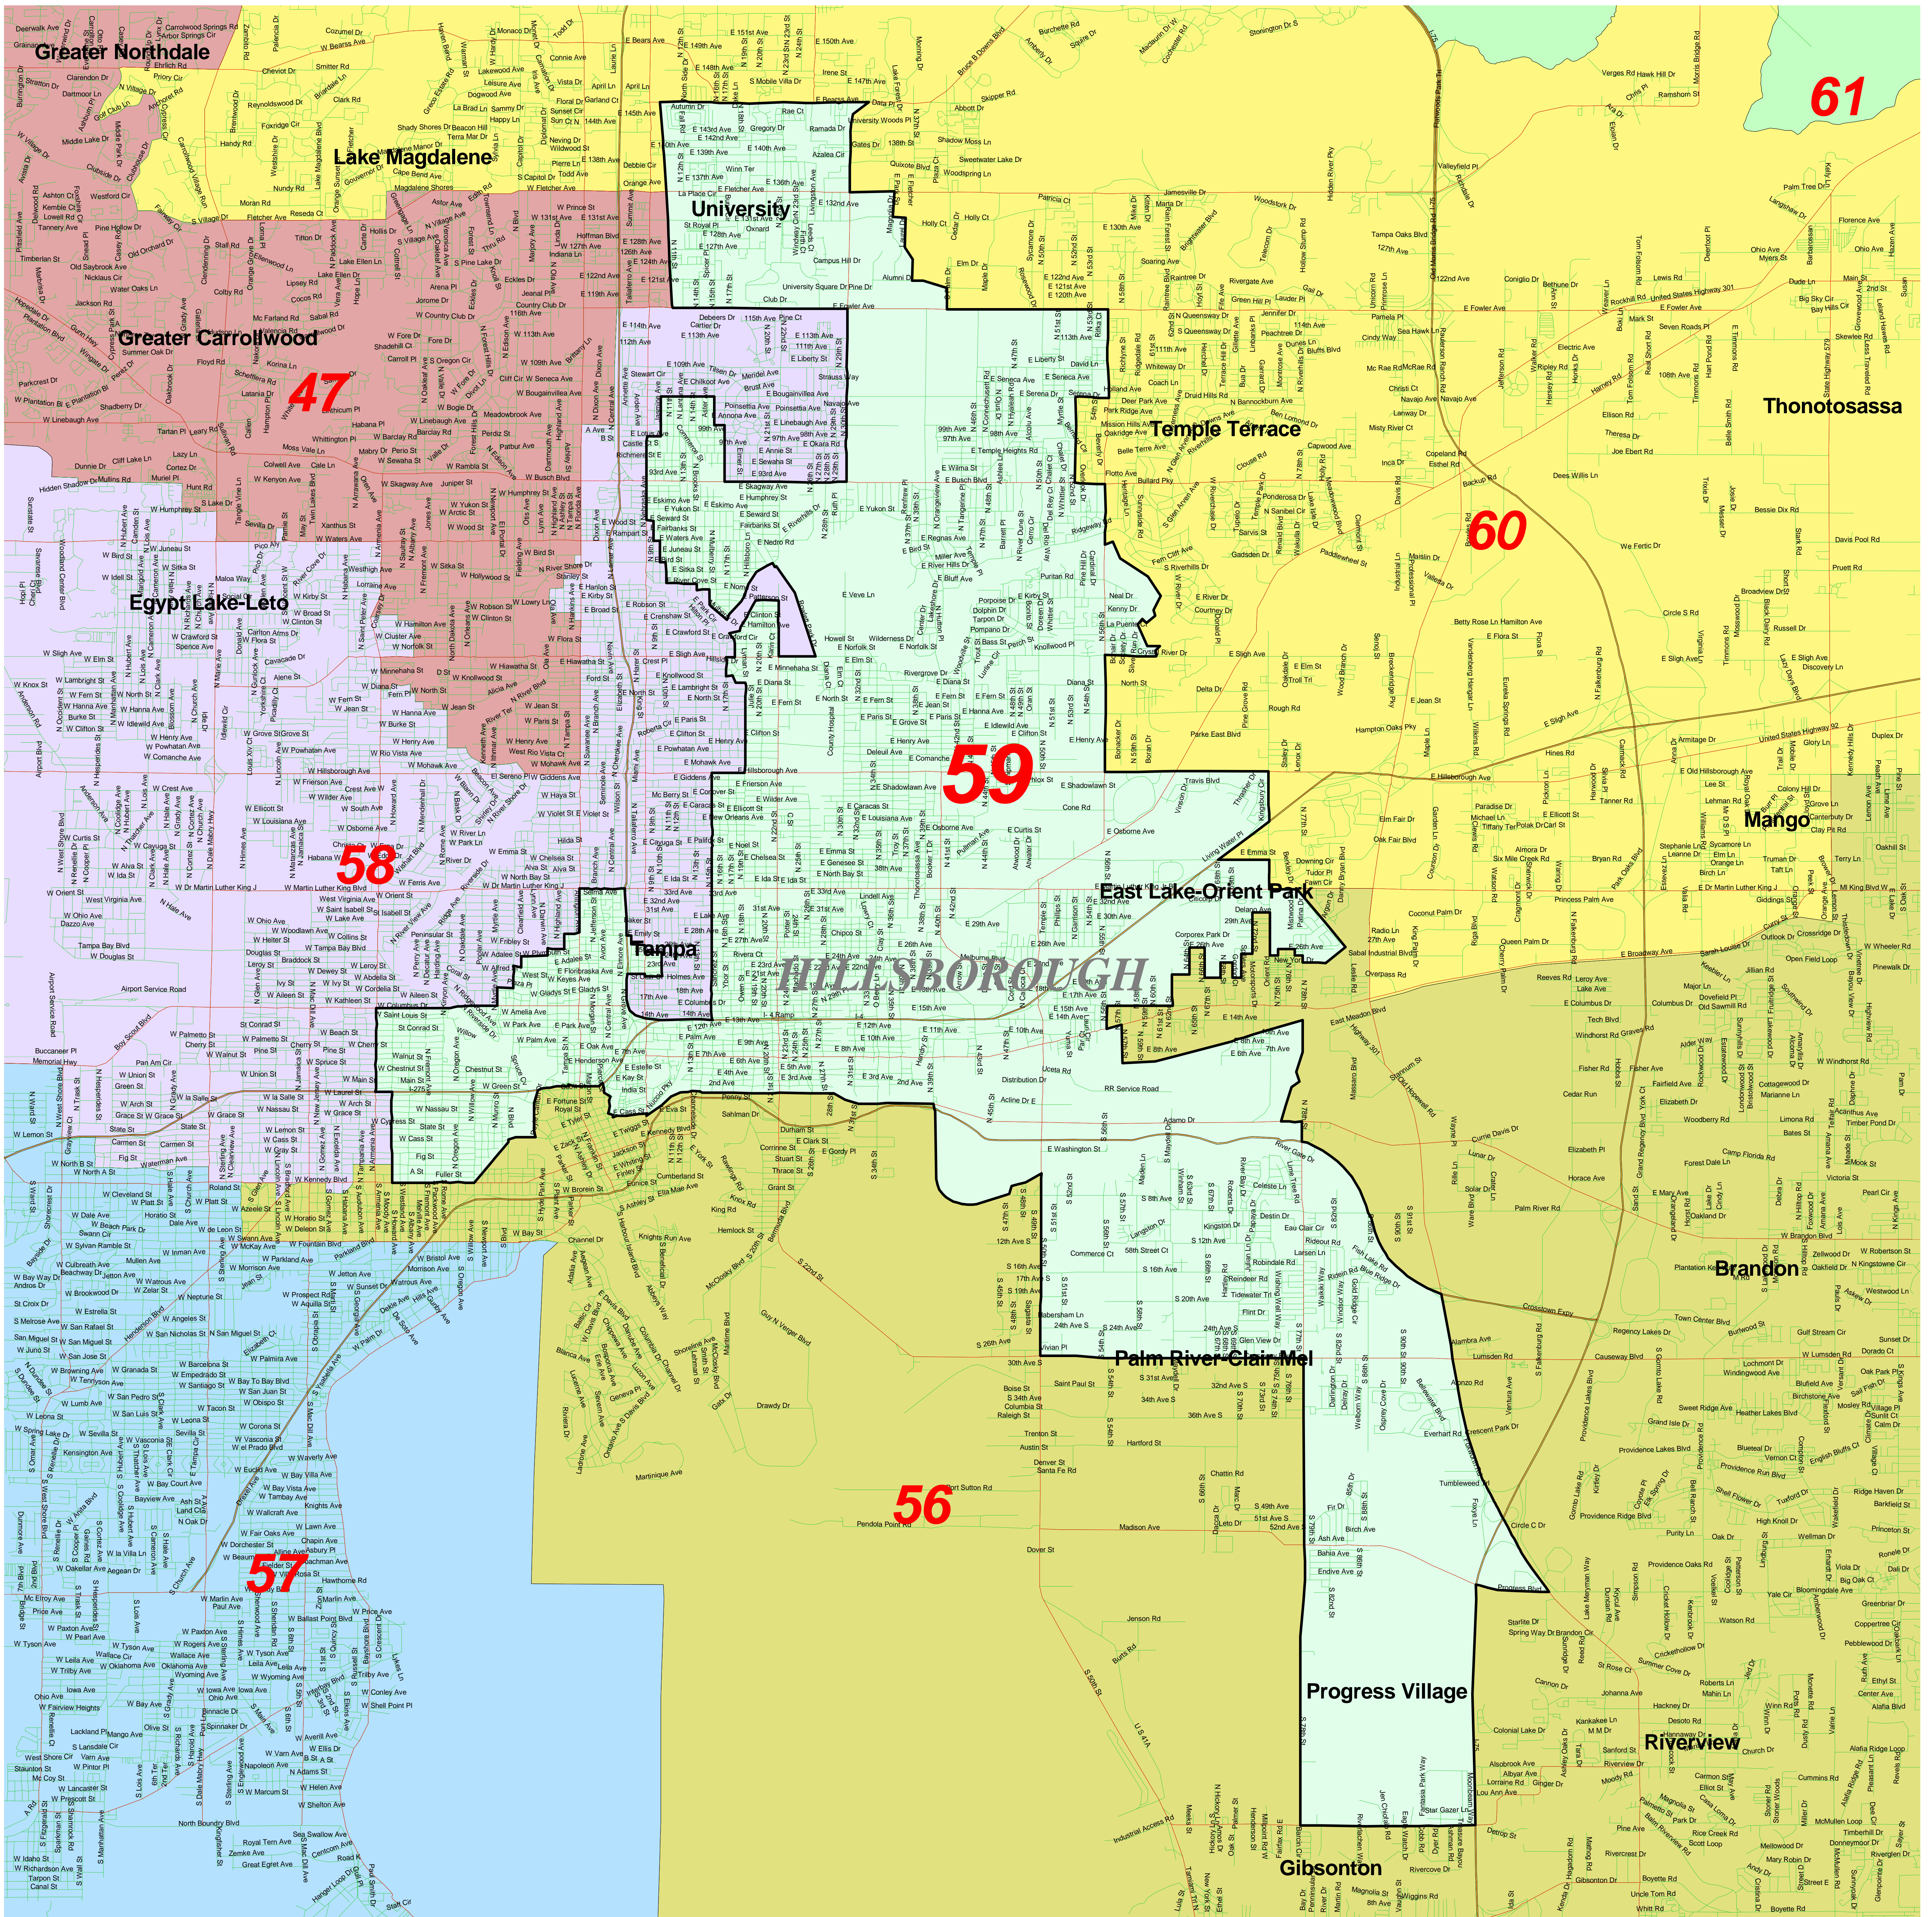

# H406H020 (2002 House), District 59

**6** District Number  
County Boundary  
Expressways  
Arterials

House Redistricting Committee  
House Office Building 203  
Tallahassee, FL 32399  
850-488-3928  
7/10/2002